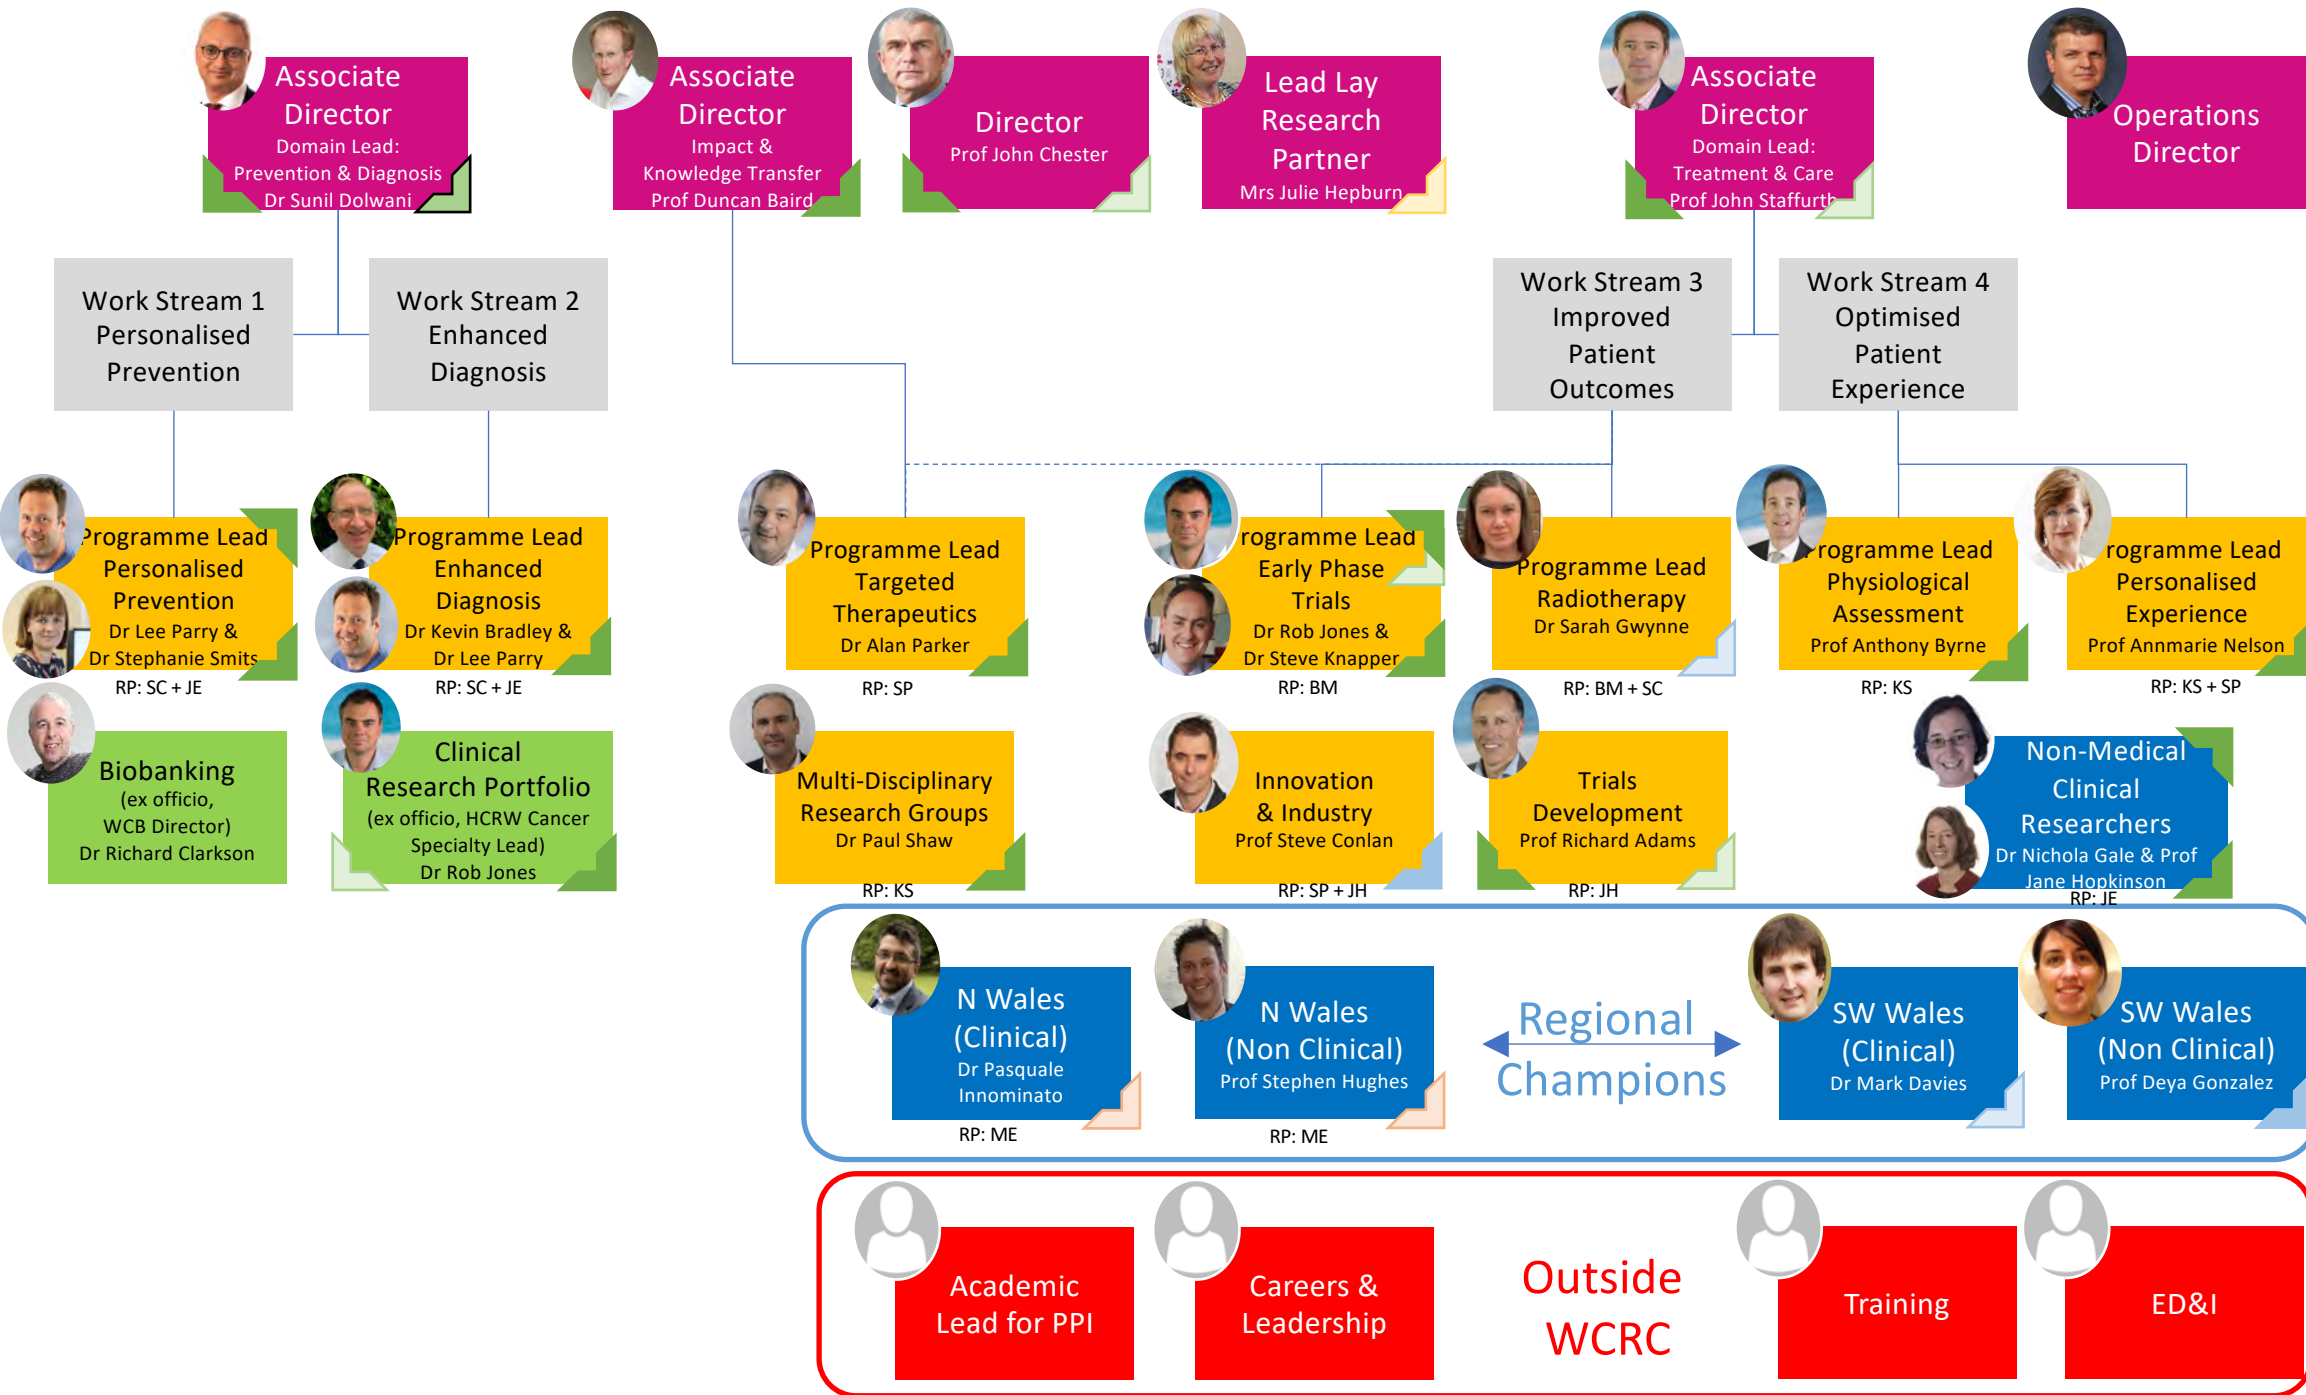

# INDEPENDENT CHAIR

## Affiliation:

- Cardiff Uni
- Velindre
- Cardiff + Vale UHB
- Swansea Uni
- Swansea Bay UHB
- Betsi Cadwaladr
- Bangor Uni
- Aneurin Bevan
- Cwm Taf
- Independent

## Research Partners:

- SC = Sue Campbell
- JE = Jim Elliott
- SP = Sarah Peddle
- BM = Bob McAlister
- KS = Kathy Seddon
- JH = Julie Hepburn
- ME = Mark Edwards